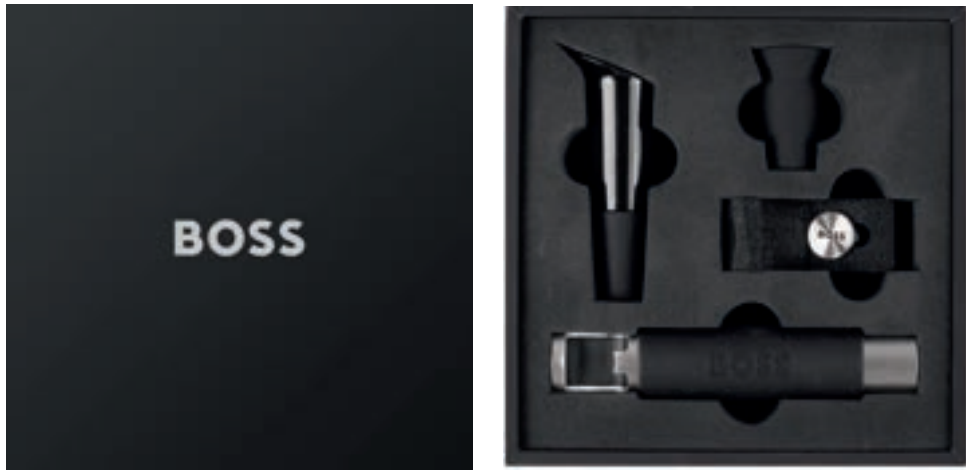

HAV321A - Iconic Wine Set black